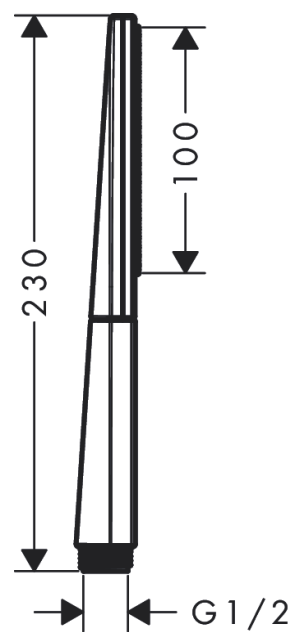

Rainfinity

Baton hand shower 100 1jet

Surfaces: **Matt White** Article Number: **26866700**

Description

product features

- shower head size: 100 x 38 mm
- spray type: PowderRain
- spray disc surface: graphite
- maximum flow rate at 3 bar: 13,8 l/min
- minimum flow pressure: 1 bar
- with internal water conduction
- rinseable screen seal
- connection thread G ½
- connection dimension: DN15
- suitable for continuous flow water heaters

Technology

Design awards

reddot award 2019
best of the best

Product image

Scale drawing

Flowchart

Q = l/min 0 3 6 9 12 15 18 21 24 27 30
Q = l/sec 0 0,1 0,2 0,3 0,4 0,5

The consumption was measured in combination with the appropriate fittings (thermostat/mixer/ in-wall valve) to reflect actual application in practice.

Rainfinity
Baton hand shower 100 1jet
Surfaces: **Matt White** Article Number: 26866700

Exploded Drawing

Year of production: >10/19

Rainfinity
Baton hand shower 100 1jet
 Surfaces: **Matt White** Article Number: **26866700**

Spare part list

Year of production: >10/19

Pos.	Description	Article Number	Price	PU
1	filter	92672000	-	1
2	seal	98058000	-	1