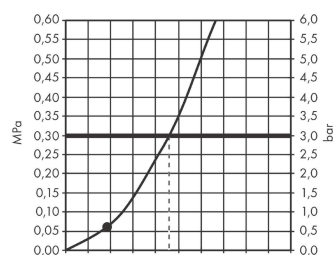

Rainfinity

Baton hand shower 100 1jet

Surfaces: **Matt White** Article Number: **26866700**

Description

product features

- shower head size: 100 x 38 mm
- spray type: PowderRain
- spray disc surface: graphite
- maximum flow rate at 3 bar: 13,8 l/min
- minimum flow pressure: 1 bar
- with internal water conduction
- rinseable screen seal
- connection thread G ½
- connection dimension: DN15
- suitable for continuous flow water heaters

Technology

Design awards

reddot award 2019
best of the best

Product image

Scale drawing

Flowchart

Q = l/min 0 3 6 9 12 15 18 21 24 27 30
Q = l/sec 0 0,1 0,2 0,3 0,4 0,5

The consumption was measured in combination with the appropriate fittings (thermostat/mixer/ in-wall valve) to reflect actual application in practice.